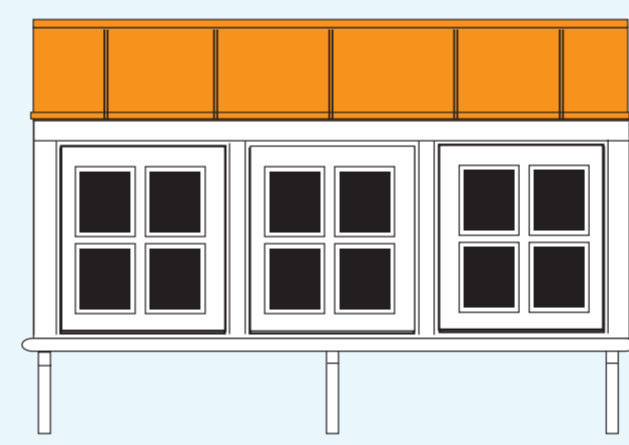

Oval-M

Diamond

Octagonal

Side

Box Bay Twin Window with metal roof

Palladian

Box Bay Triple Window with metal roof

Ladder

Window Shutters

Board & Batten

Raised Panel

Louver

Bead Board

Window Box

Single Window Box w/optional galvanized liner

Double Window Box w/optional galvanized liner