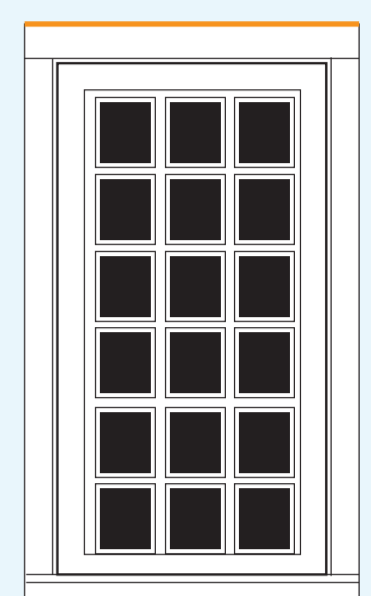

Greenhouse Windows

Straight Top Windows

Transom

4-lite

6-lite

9-lite

12-lite horizontal

12-lite vertical

15-lite

18-lite

4-lite Twin *

6-lite Twin *

9-lite Twin *

*also available as triple and quad

Arch Top Windows

4-lite