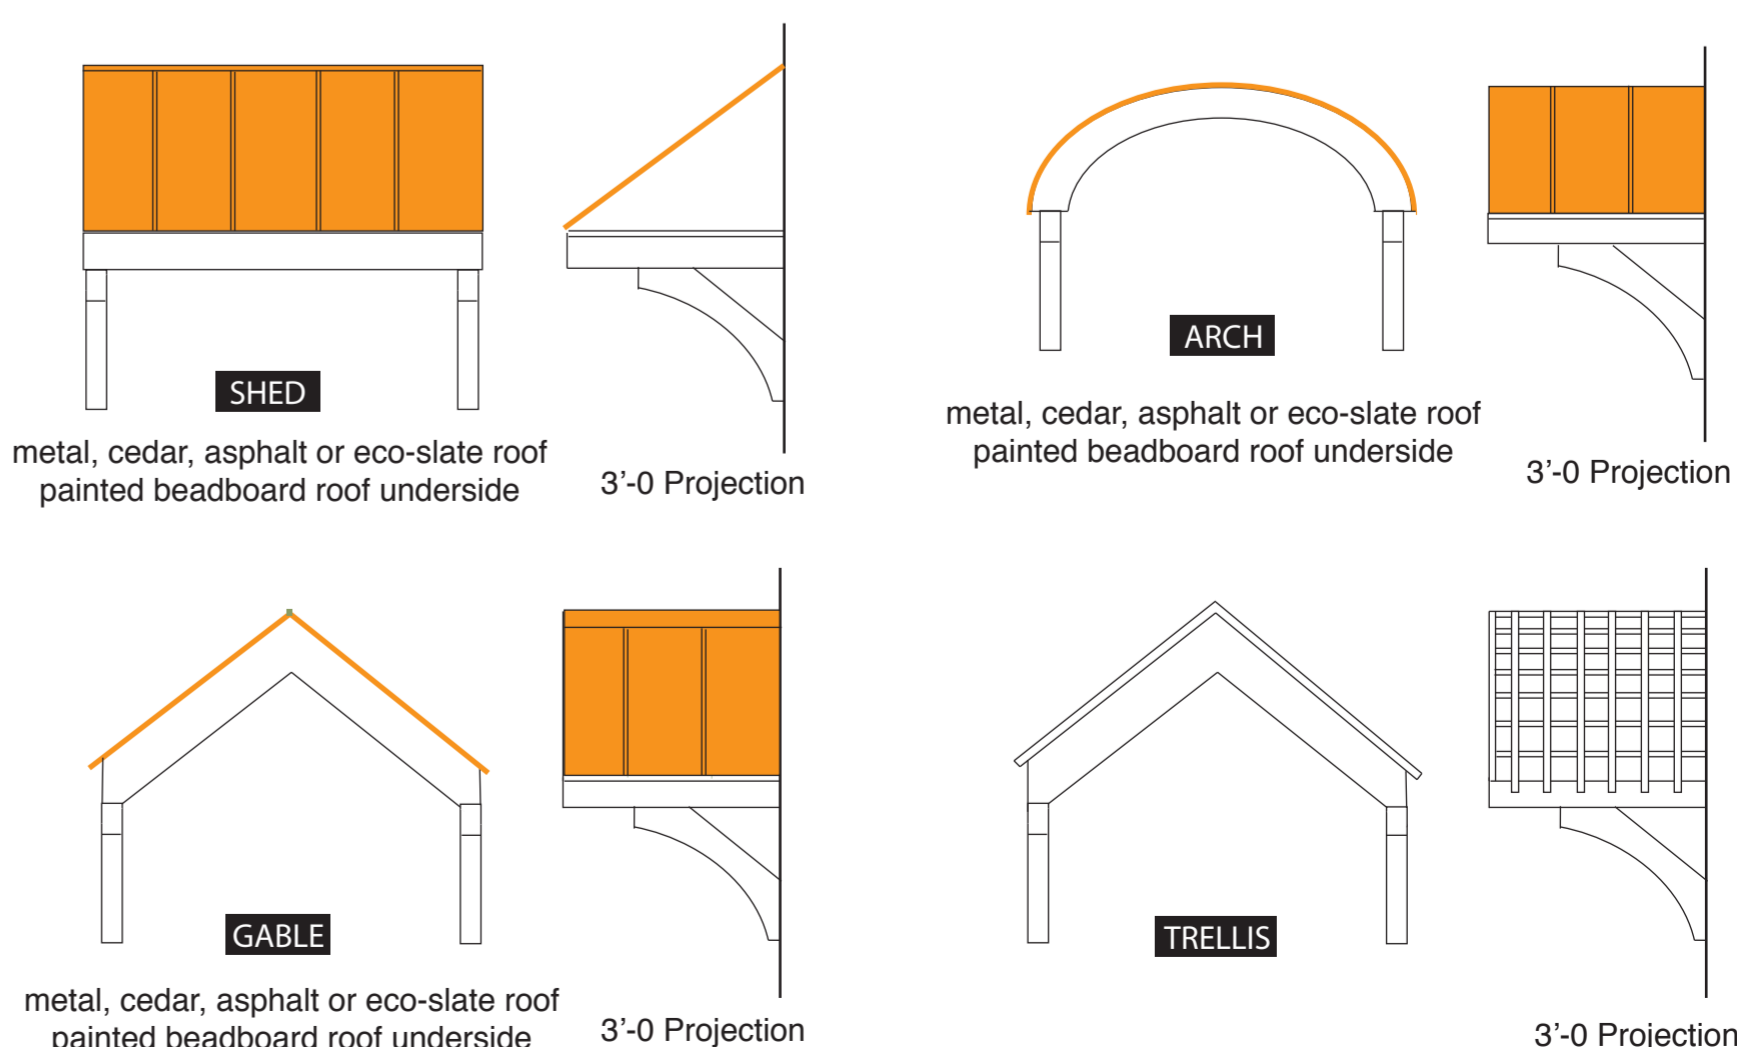

USA craftsmanship

tel: 609.466.7224
info@outbuildings.com

©2015, Outbuildings.com, LLC
a division of Gardensheds, Inc.