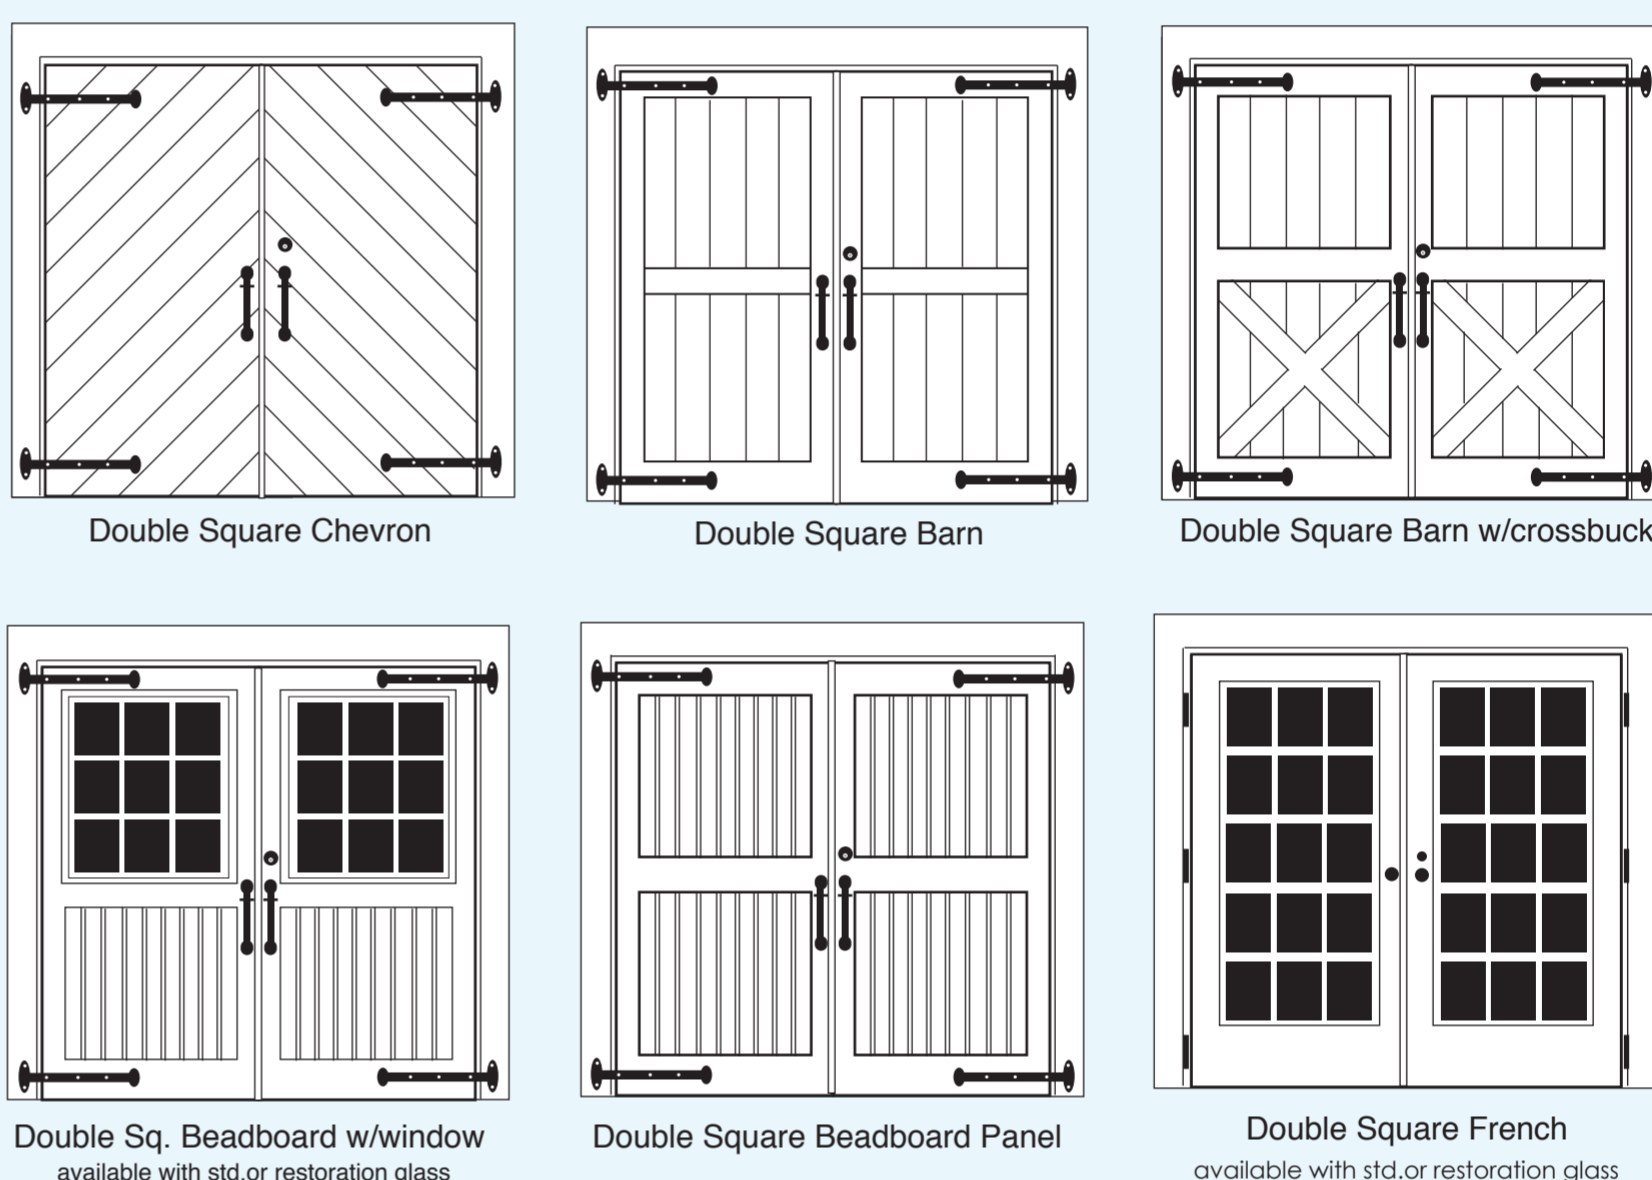

Signature Door Features

- exclusive in-house design & construction
- custom capabilities
- uniform design door library
- solid wood construction (sustainable)
- hand-forged, proprietary hardware
- optional, traditional "Door Keeper"
- optional door ramp
- specialty dog/cat doors
- specialty screen doors

Double Sq. Beadboard w/window

Double Sq. Barn w/crossbucks

Double Arch French Doors

Square Barn Door

Square Top Single Doors

Historic Colonial Doors

Square Top Double Doors

Arch Top Single Doors