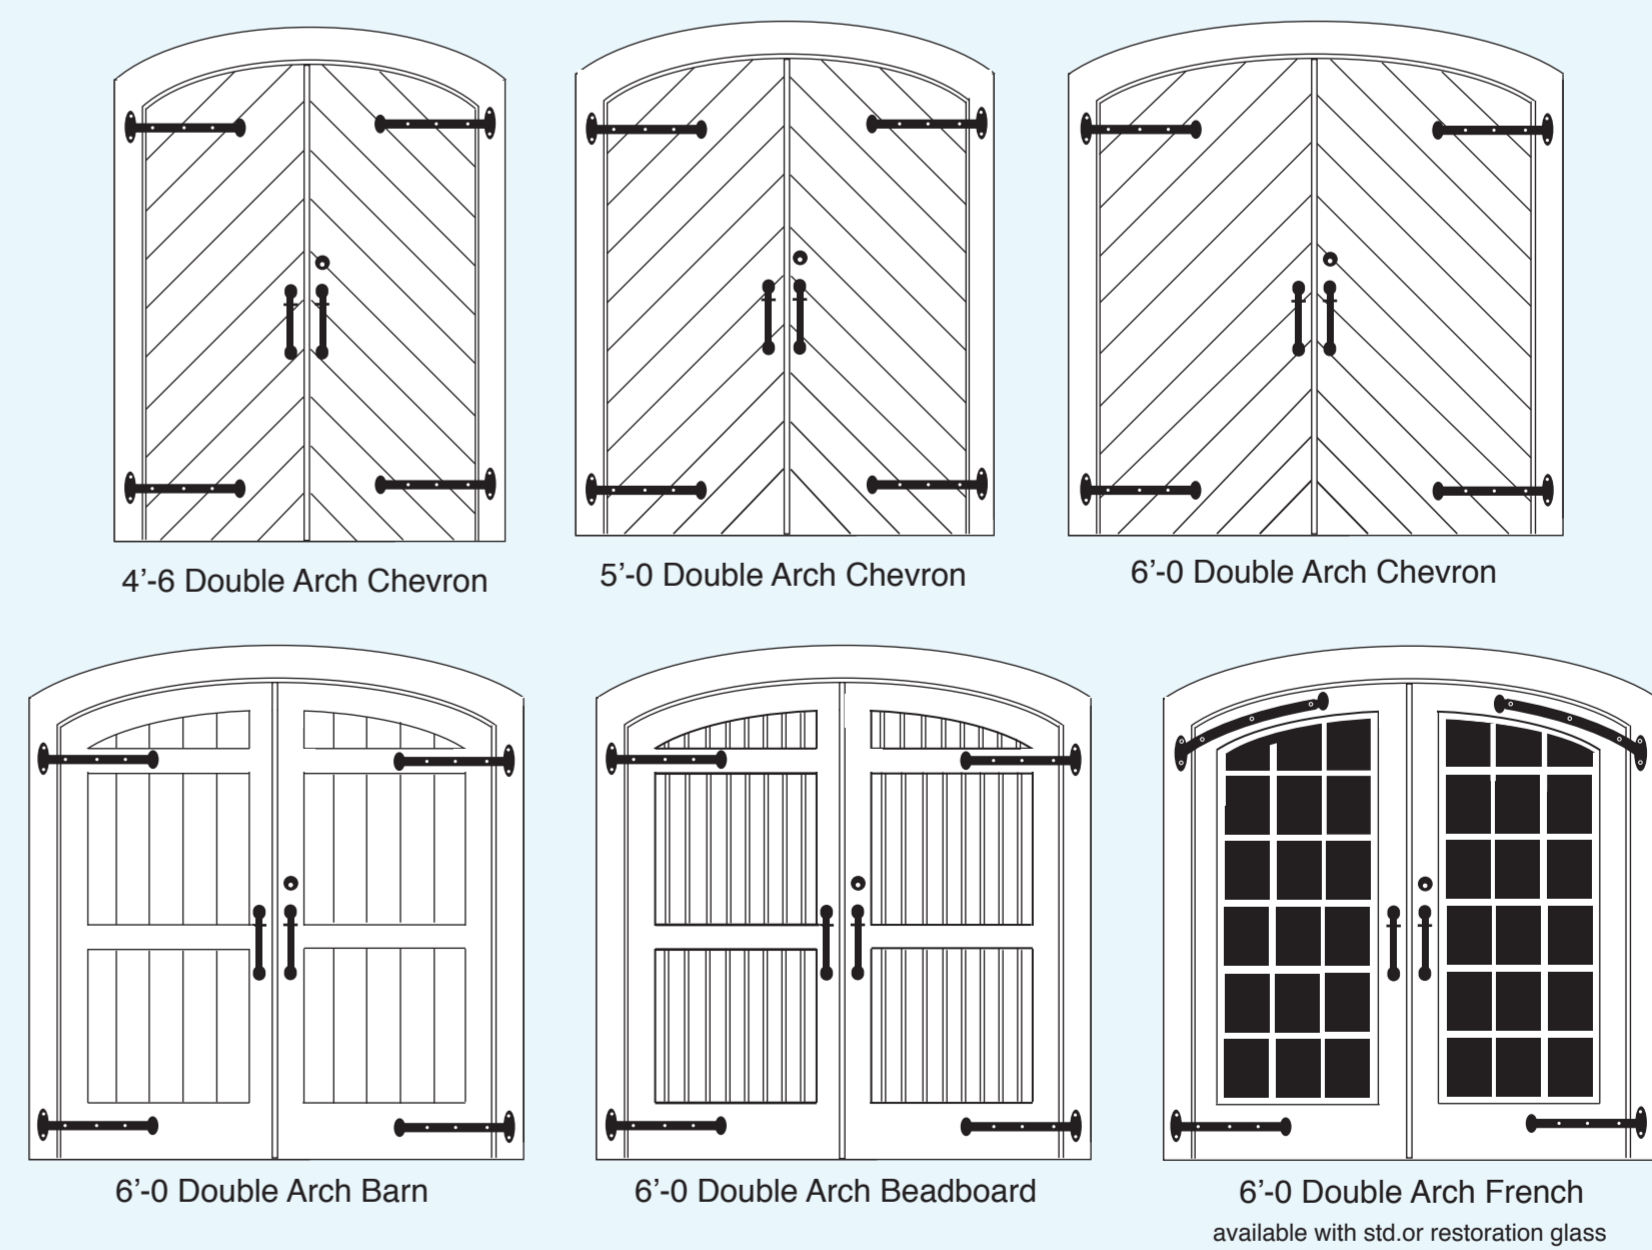

Door Canopies