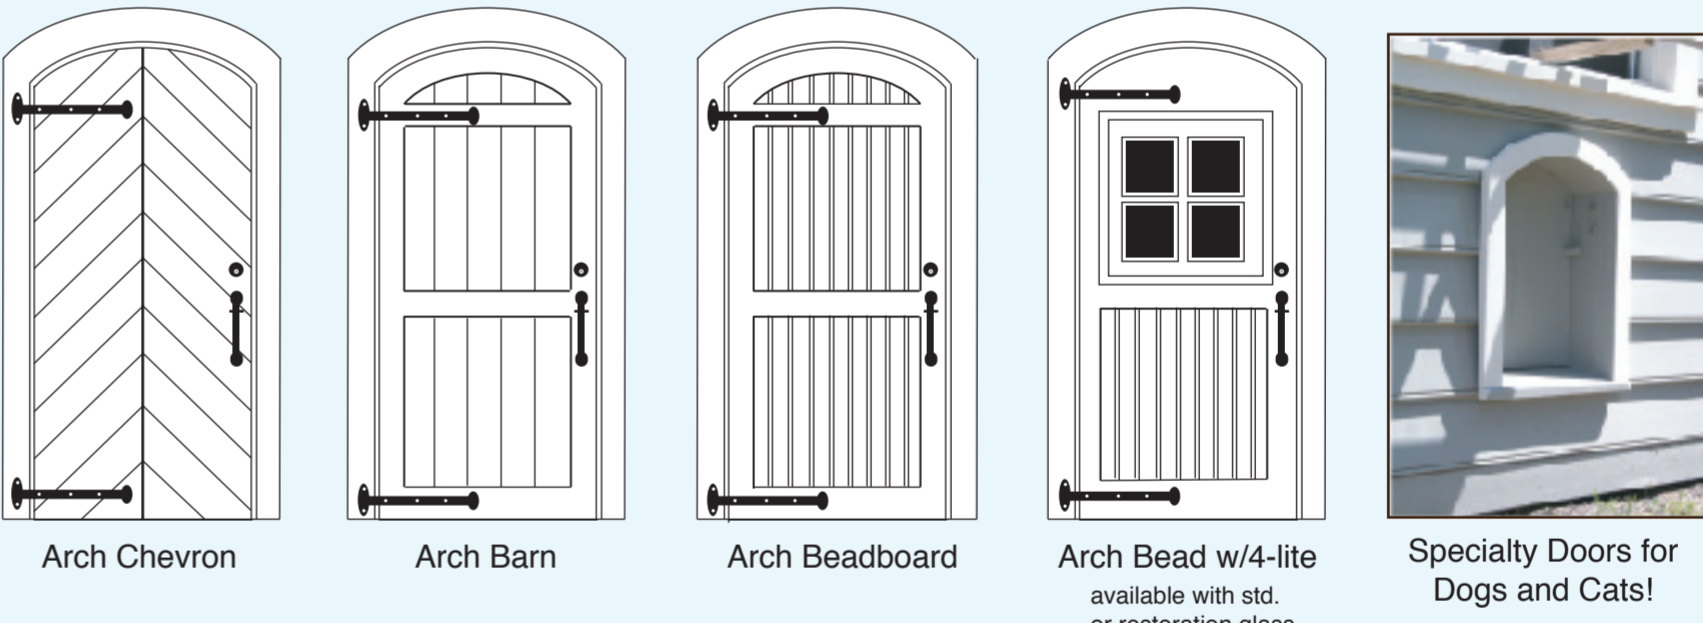

Signature Door Features

- exclusive in-house design & construction
- custom capabilities
- uniform design door library
- solid wood construction (sustainable)
- hand-forged, proprietary hardware
- optional, traditional "Door Keeper"
- optional door ramp
- specialty dog/cat doors
- specialty screen doors

Double Sq. Beadboard w/window

Double Sq. Barn w/crossbucks

Double Arch French Doors

Square Barn Door

Square Top Single Doors

Historic Colonial Doors

Square Top Double Doors

Arch Top Single Doors