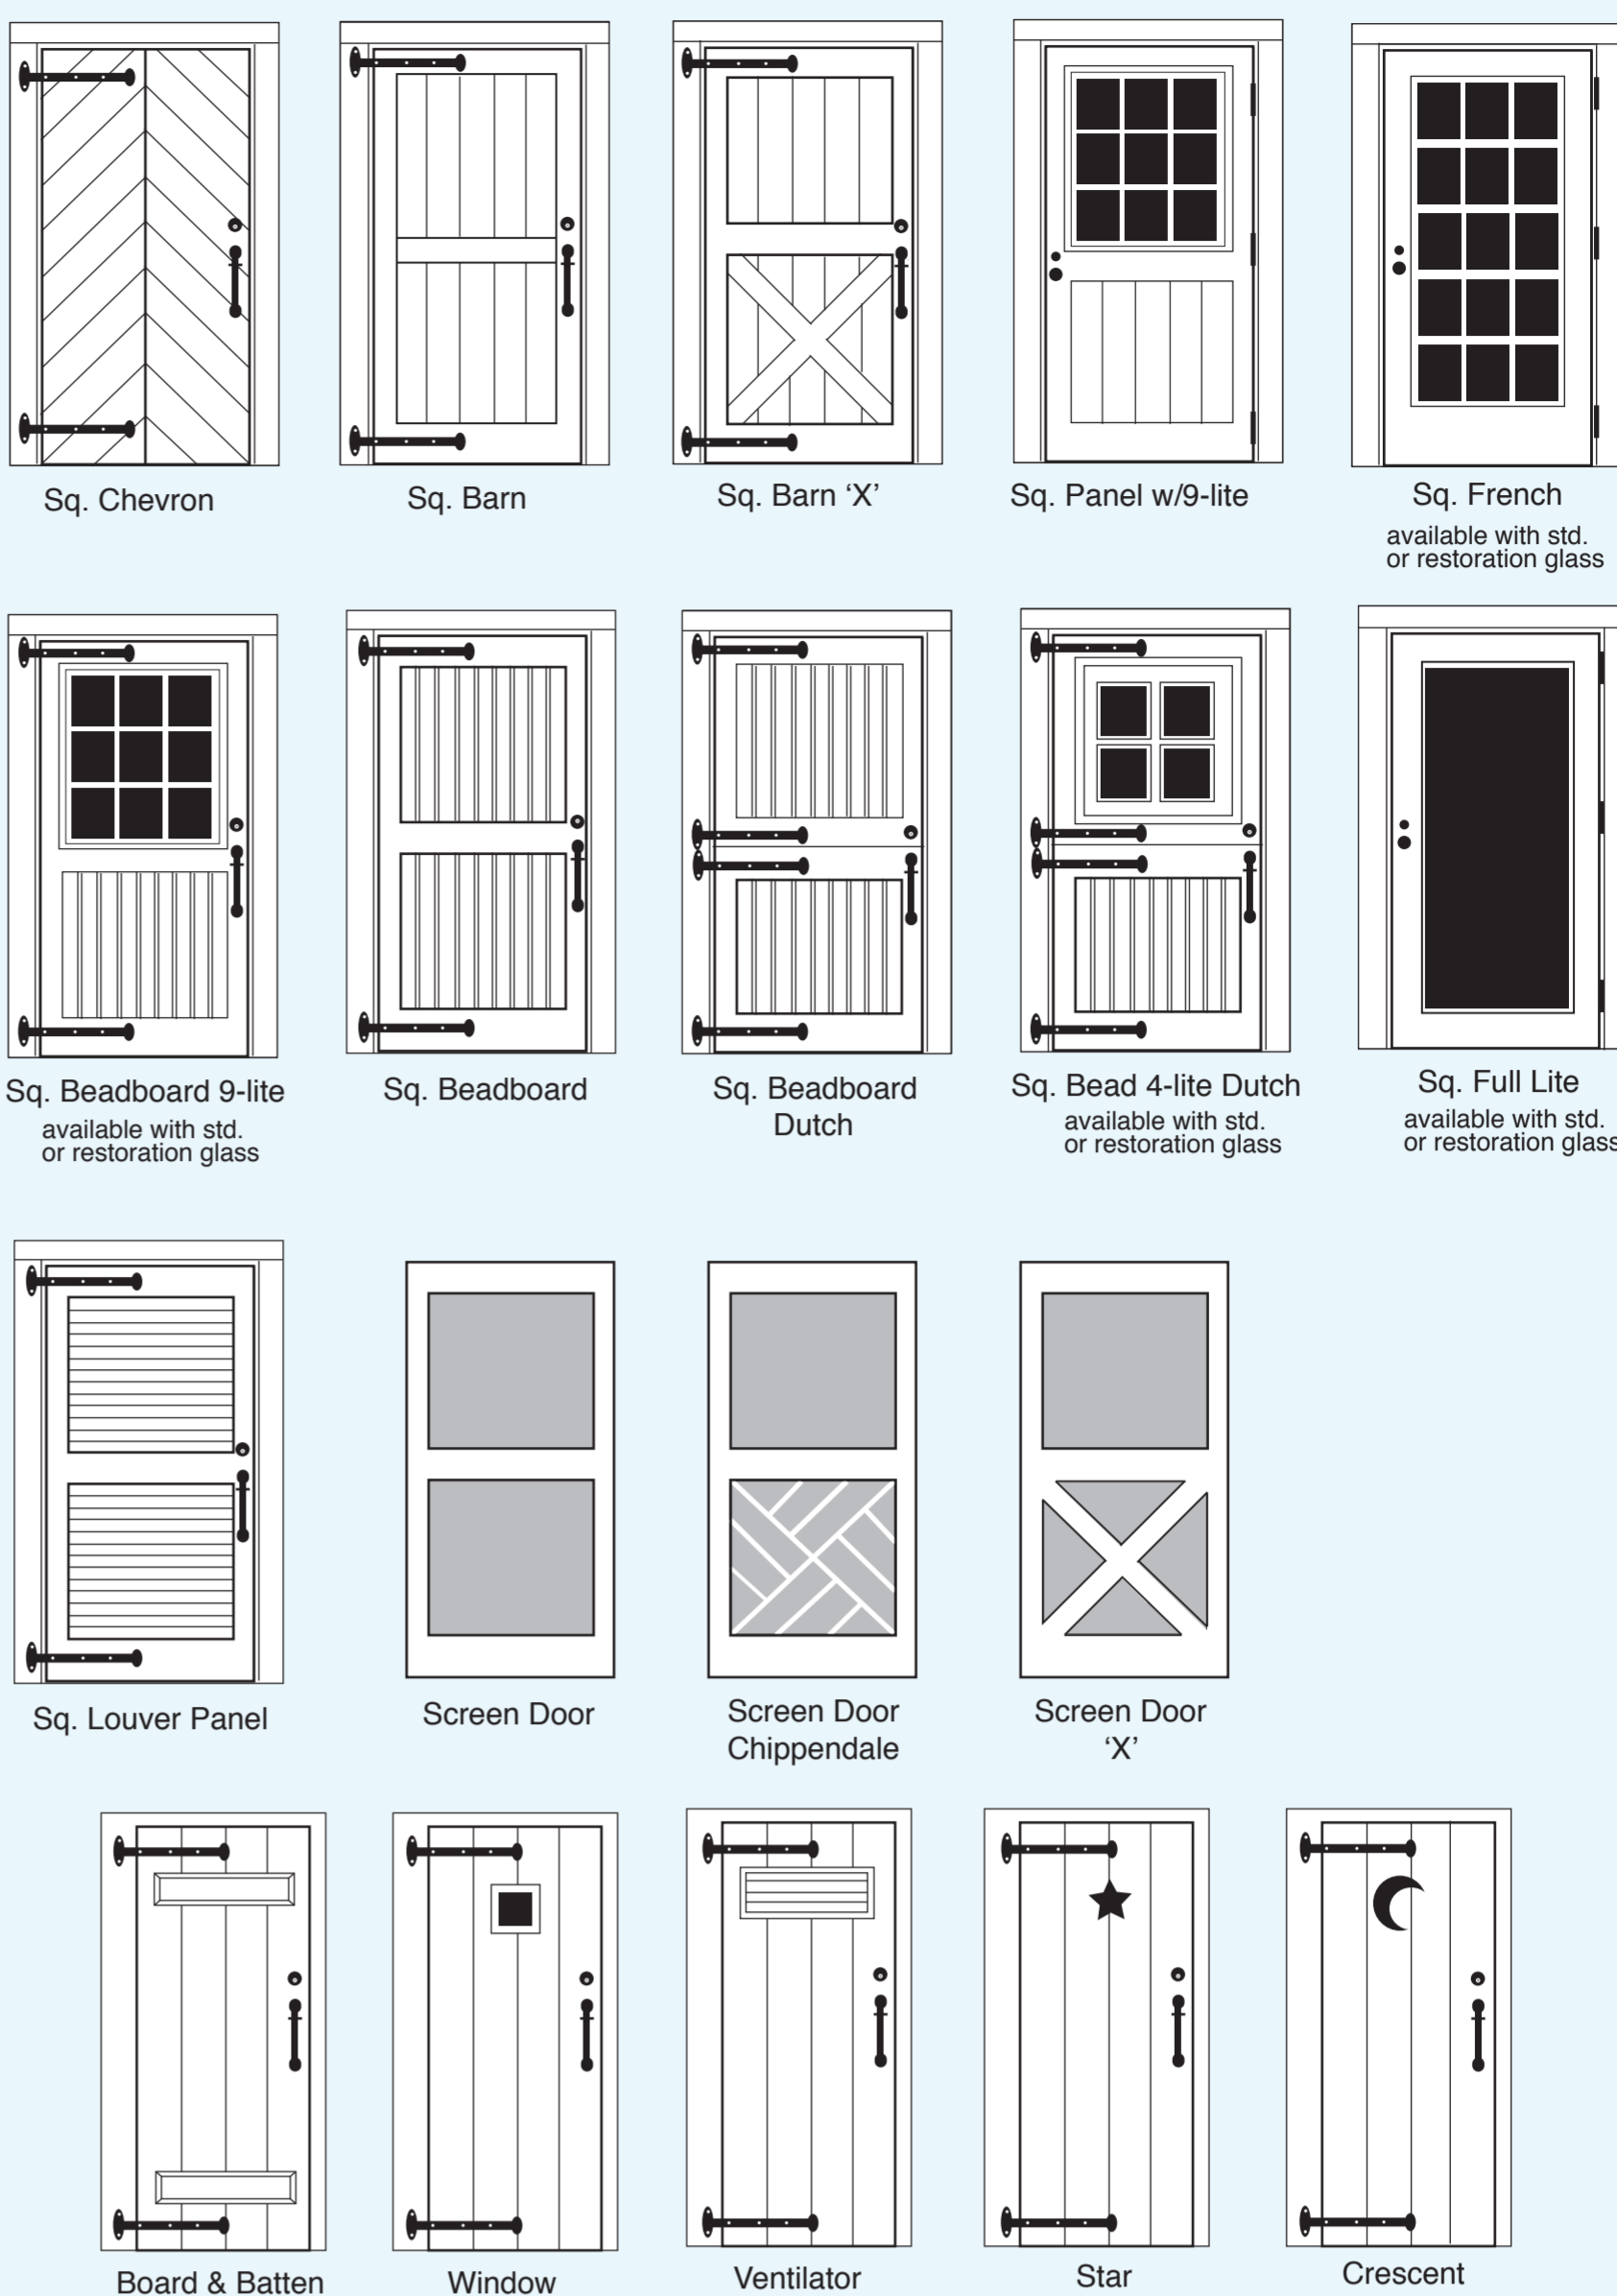

Signature Door Features

- exclusive in-house design & construction
- custom capabilities
- uniform design door library
- solid wood construction (sustainable)
- hand-forged, proprietary hardware
- optional, traditional "Door Keeper"
- optional door ramp
- specialty dog/cat doors
- specialty screen doors

Double Sq. Beadboard w/window

Double Sq. Barn w/crossbucks

Double Arch French Doors

Square Barn Door

Square Top Single Doors

Historic Colonial Doors

Square Top Double Doors

Arch Top Single Doors