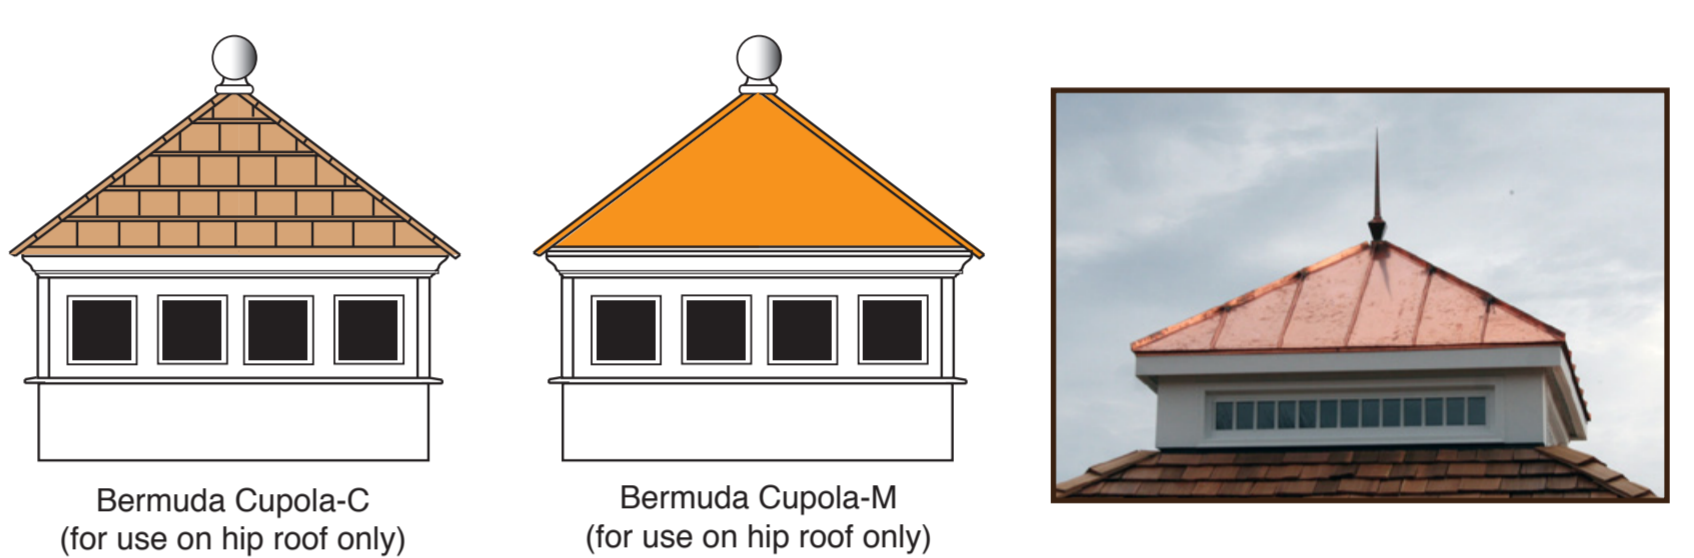

Details of Distinction

The roofline of a building is what separates the ordinary from the extraordinary. We offer a range of options to enhance the beauty and function of your building.

All of our cupolas are designed and crafted in-house to ensure quality control. In addition to our standard offerings we also have custom capabilities. Our cupolas are both functional and aesthetic. Cupolas are vented and open to the building interior and are screened to keep out birds, bees, and bugs. Weathervanes may be used with our cupolas. Let us know at time of order if you will be using a weathervane.

Custom Capabilities

Cupolas

Std. Cupolas—cedar roof

Std. Cupolas—copper roof

Belle Cupolas—copper roof

Bermuda Cupolas

Roof Finials and Braces

Roof Finials

Roof Brackets and Braces

Gable Ventilators

Wall Ventilators

Roof Dormers

Skylights

Let there be light. Skylights are an ideal way to light up an interior and are especially useful for potting sheds, green houses and studios where natural light is critical.