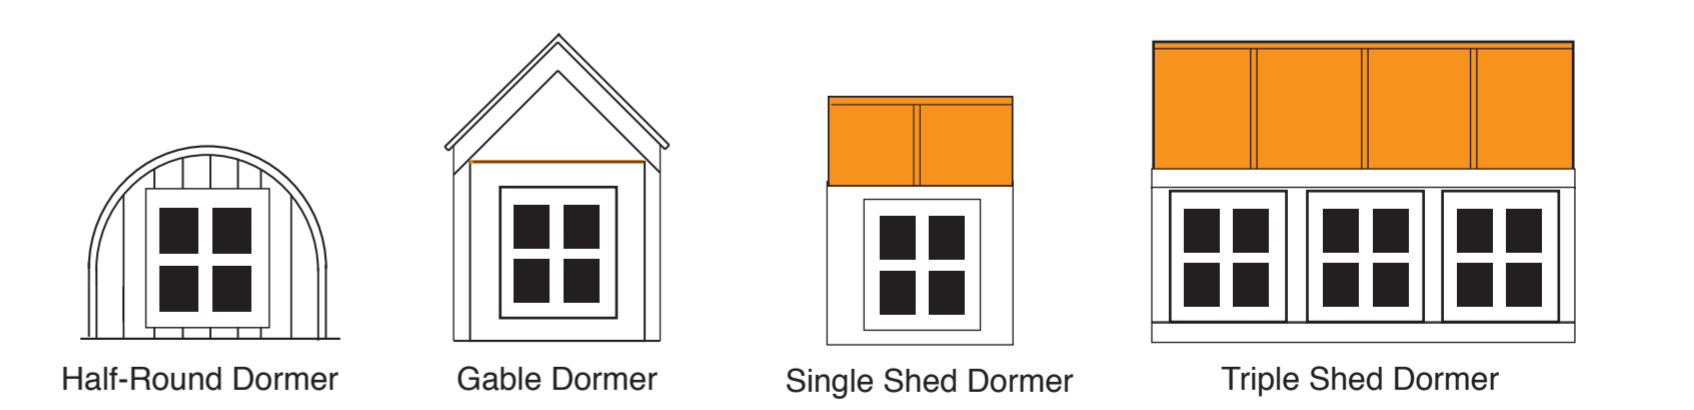

Roof Brackets and Braces

Gable Ventilators

Wall Ventilators

Roof Dormers

Skylights

Let there be light. Skylights are an ideal way to light up an interior and are especially useful for potting sheds, green houses and studios where natural light is critical.