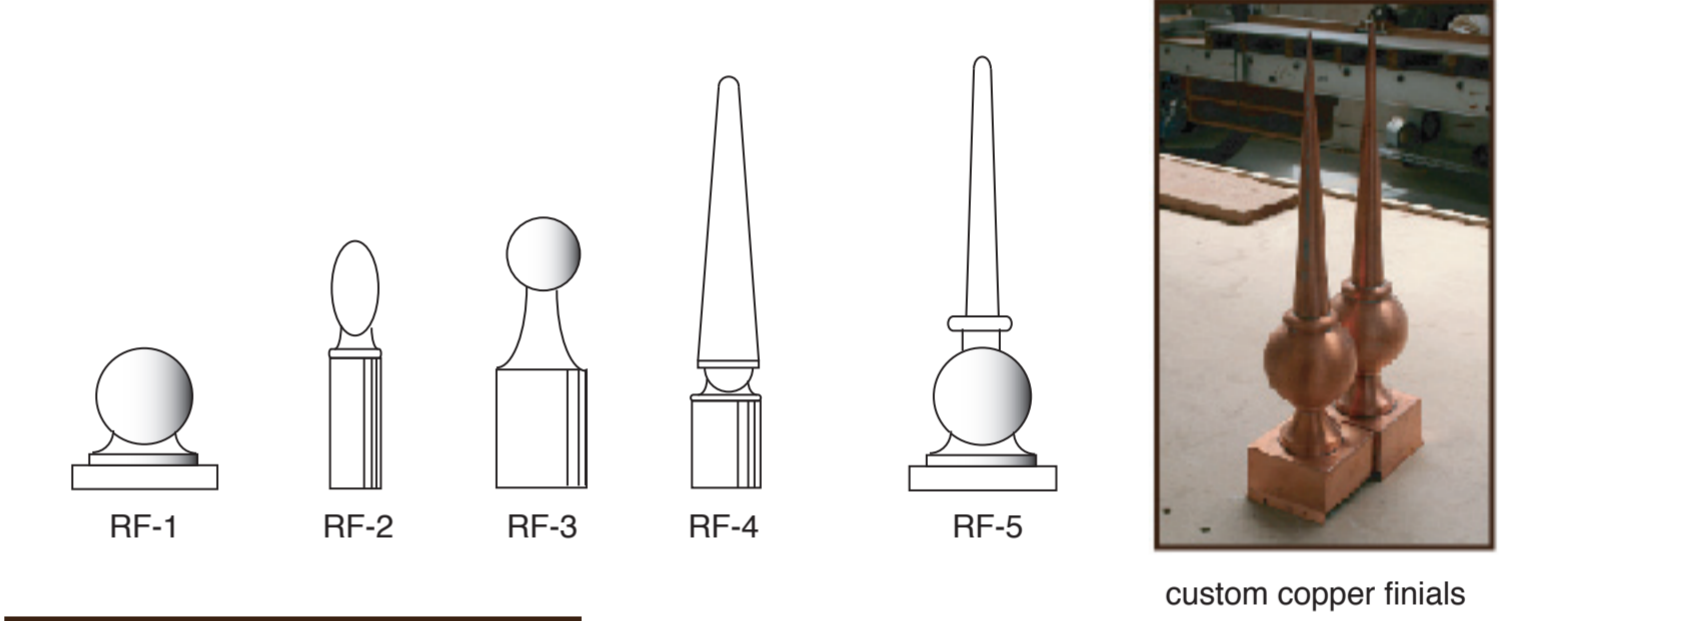

Roof Finials and Braces

Roof Finials