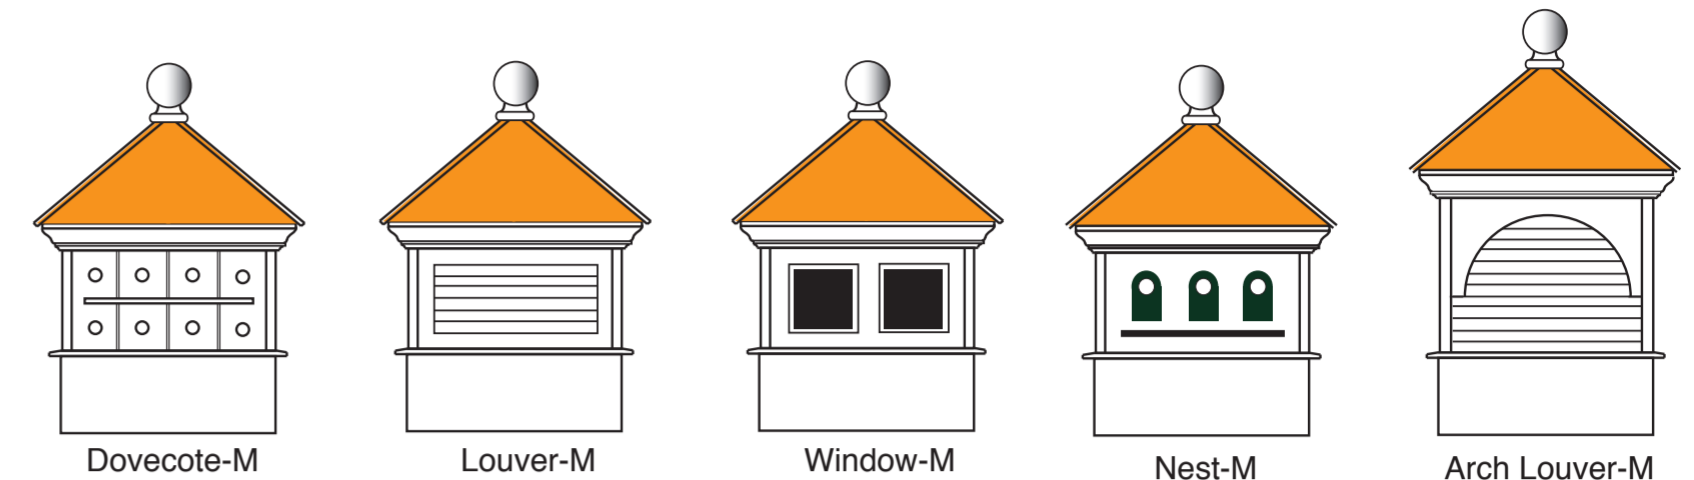

Details of Distinction

The roofline of a building is what separates the ordinary from the extraordinary. We offer a range of options to enhance the beauty and function of your building.

All of our cupolas are designed and crafted in-house to ensure quality control. In addition to our standard offerings we also have custom capabilities. Our cupolas are both functional and aesthetic. Cupolas are vented and open to the building interior and are screened to keep out birds, bees, and bugs. Weathervanes may be used with our cupolas. Let us know at time of order if you will be using a weathervane.

Custom Capabilities

Cupolas

Std. Cupolas—cedar roof

Std. Cupolas—copper roof

Belle Cupolas—copper roof

Bermuda Cupolas

Roof Finials and Braces

Roof Finials