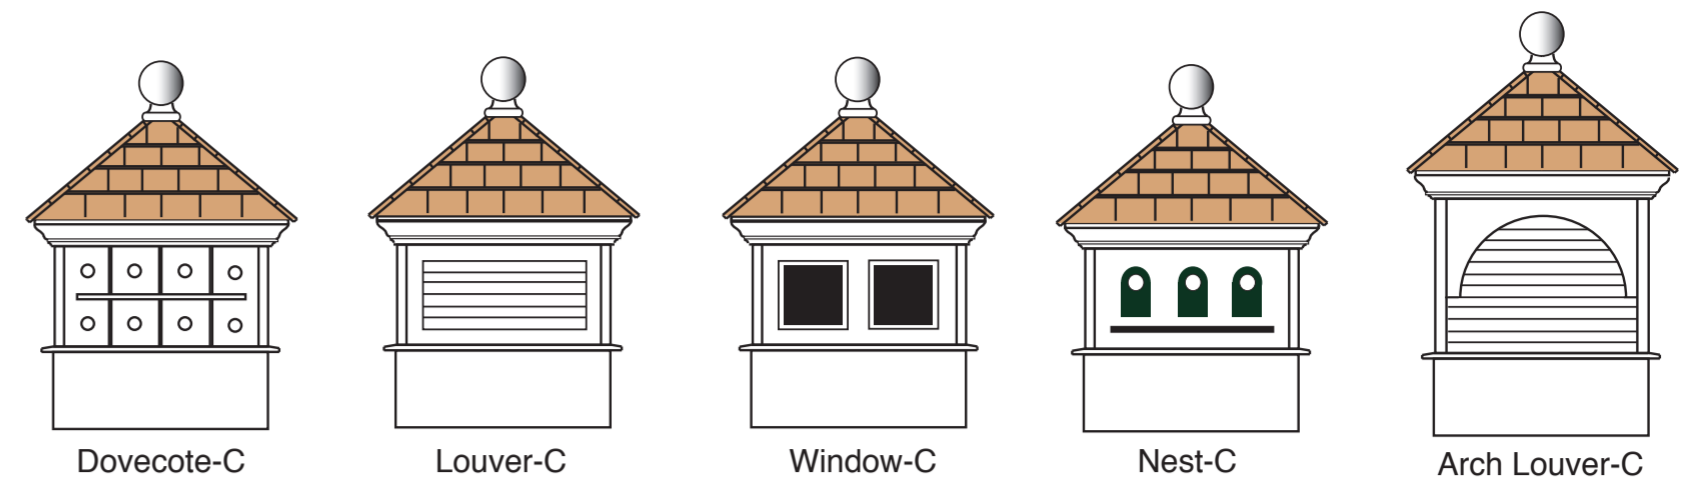

Details of Distinction

The roofline of a building is what separates the ordinary from the extraordinary. We offer a range of options to enhance the beauty and function of your building.

All of our cupolas are designed and crafted in-house to ensure quality control. In addition to our standard offerings we also have custom capabilities. Our cupolas are both functional and aesthetic. Cupolas are vented and open to the building interior and are screened to keep out birds, bees, and bugs. Weathervanes may be used with our cupolas. Let us know at time of order if you will be using a weathervane.

Custom Capabilities

Cupolas

Std. Cupolas—cedar roof

Std. Cupolas—copper roof

Belle Cupolas—copper roof

Bermuda Cupolas

Roof Finials and Braces

Roof Finials

Roof Brackets and Braces

Gable Ventilators

Wall Ventilators

Roof Dormers

Skylights

Let there be light. Skylights are an ideal way to light up an interior and are especially useful for potting sheds, green houses and studios where natural light is critical.