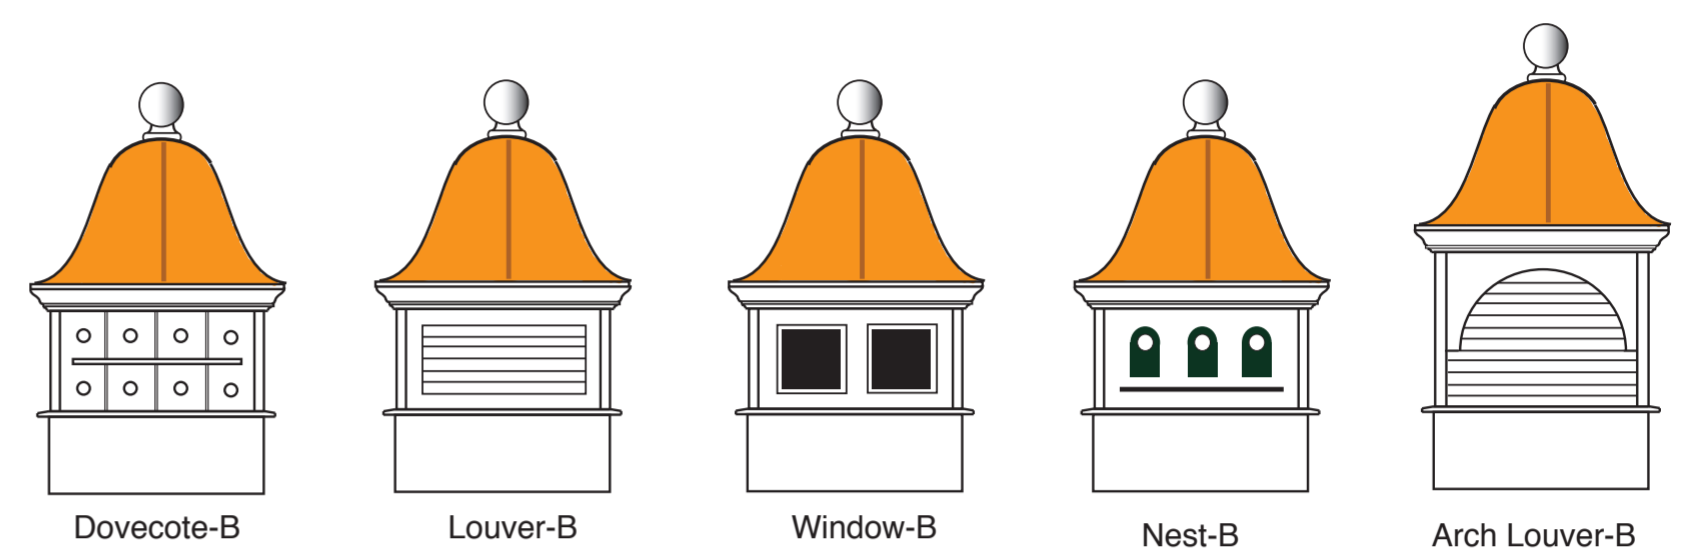

Details of Distinction

The roofline of a building is what separates the ordinary from the extraordinary. We offer a range of options to enhance the beauty and function of your building.

All of our cupolas are designed and crafted in-house to ensure quality control. In addition to our standard offerings we also have custom capabilities. Our cupolas are both functional and aesthetic. Cupolas are vented and open to the building interior and are screened to keep out birds, bees, and bugs. Weathervanes may be used with our cupolas. Let us know at time of order if you will be using a weathervane.

Custom Capabilities

Cupolas

Std. Cupolas—cedar roof

Std. Cupolas—copper roof

Belle Cupolas—copper roof

Bermuda Cupolas

Roof Finials and Braces

Roof Finials

Roof Brackets and Braces

Gable Ventilators

Wall Ventilators

Roof Dormers

Skylights

Let there be light. Skylights are an ideal way to light up an interior and are especially useful for potting sheds, green houses and studios where natural light is critical.